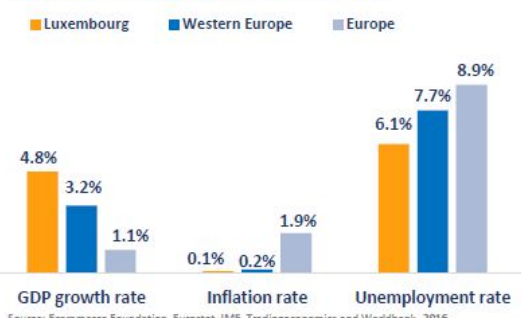

E-commerce Markets Western Europe

LUXEMBOURG VS REGIONAL AND EUROPEAN AVERAGES